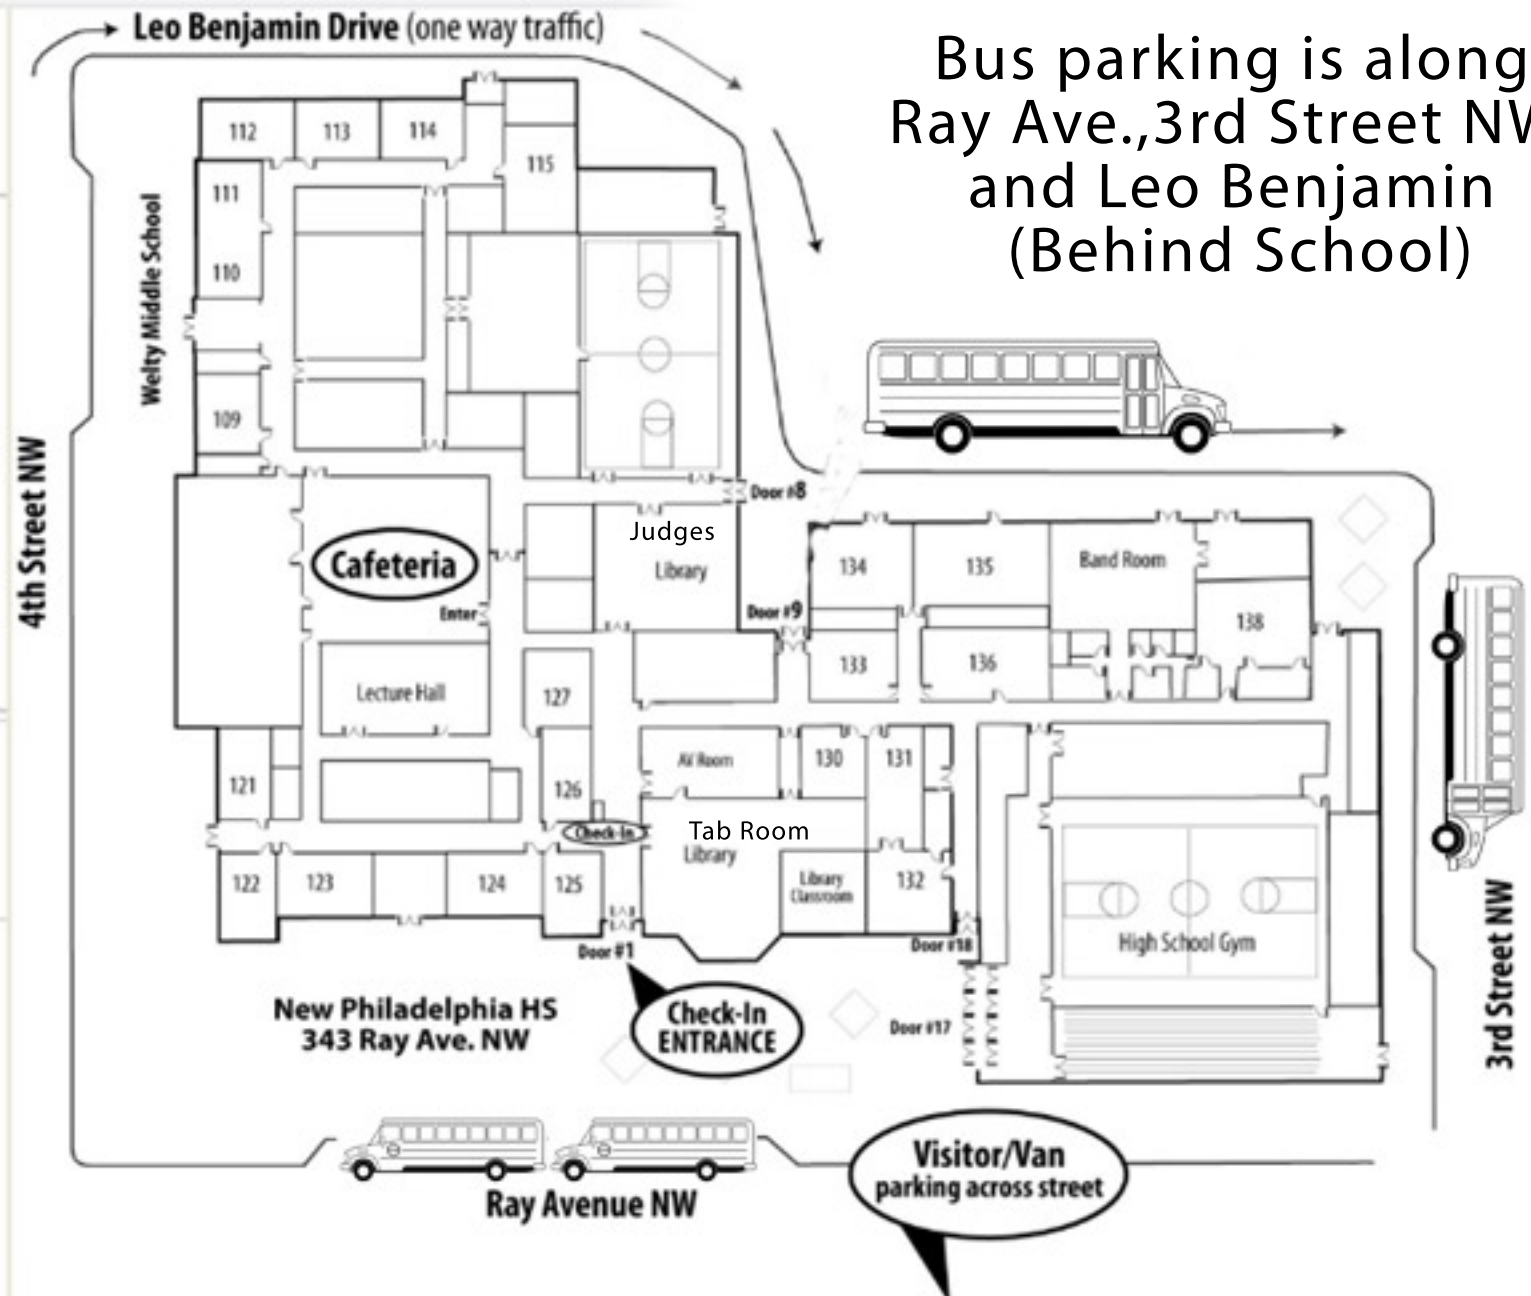

Bus parking is along Ray Ave., 3rd Street NW, and Leo Benjamin (Behind School)

Leo Benjamin Drive (one way traffic)

Welty Middle School

112

113

114

115

111

110

109

Cafeteria

Enter

Lecture Hall

Judges

Library

127

Visitor/Van
parking across street

3rd Street NW

4th Street NW